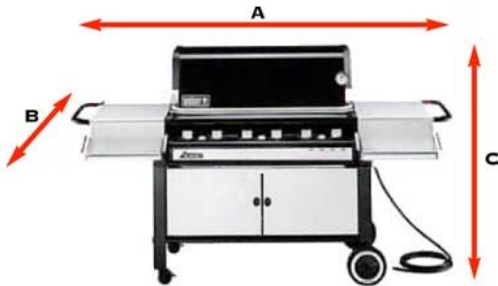

How to measure your grill

Width x Depth x Height

(Left to Right) x (Front to Back) x (Top to Bottom)

- 1) Measure from Left to Right (A) for Width
- 2) Measure from Front to Back (B) for Depth
- 3) Measure from Ground to Top (C) for Height